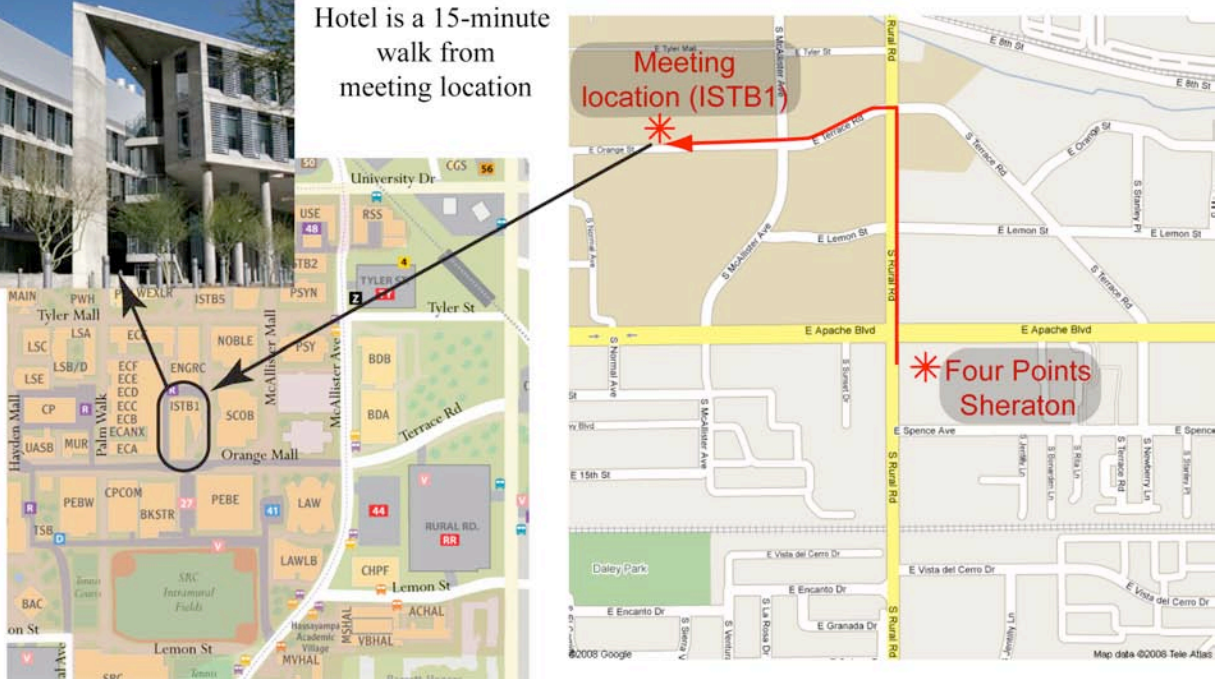

### Reserve by phone to get group rate

**Hotel Reservations: 1 800 368-7764**

**Group Name: HUNT Workshop**

**Group Rate: \$135/night + local & state taxes  
(currently 12.07%)**

Hotel is a 15-minute walk from meeting location